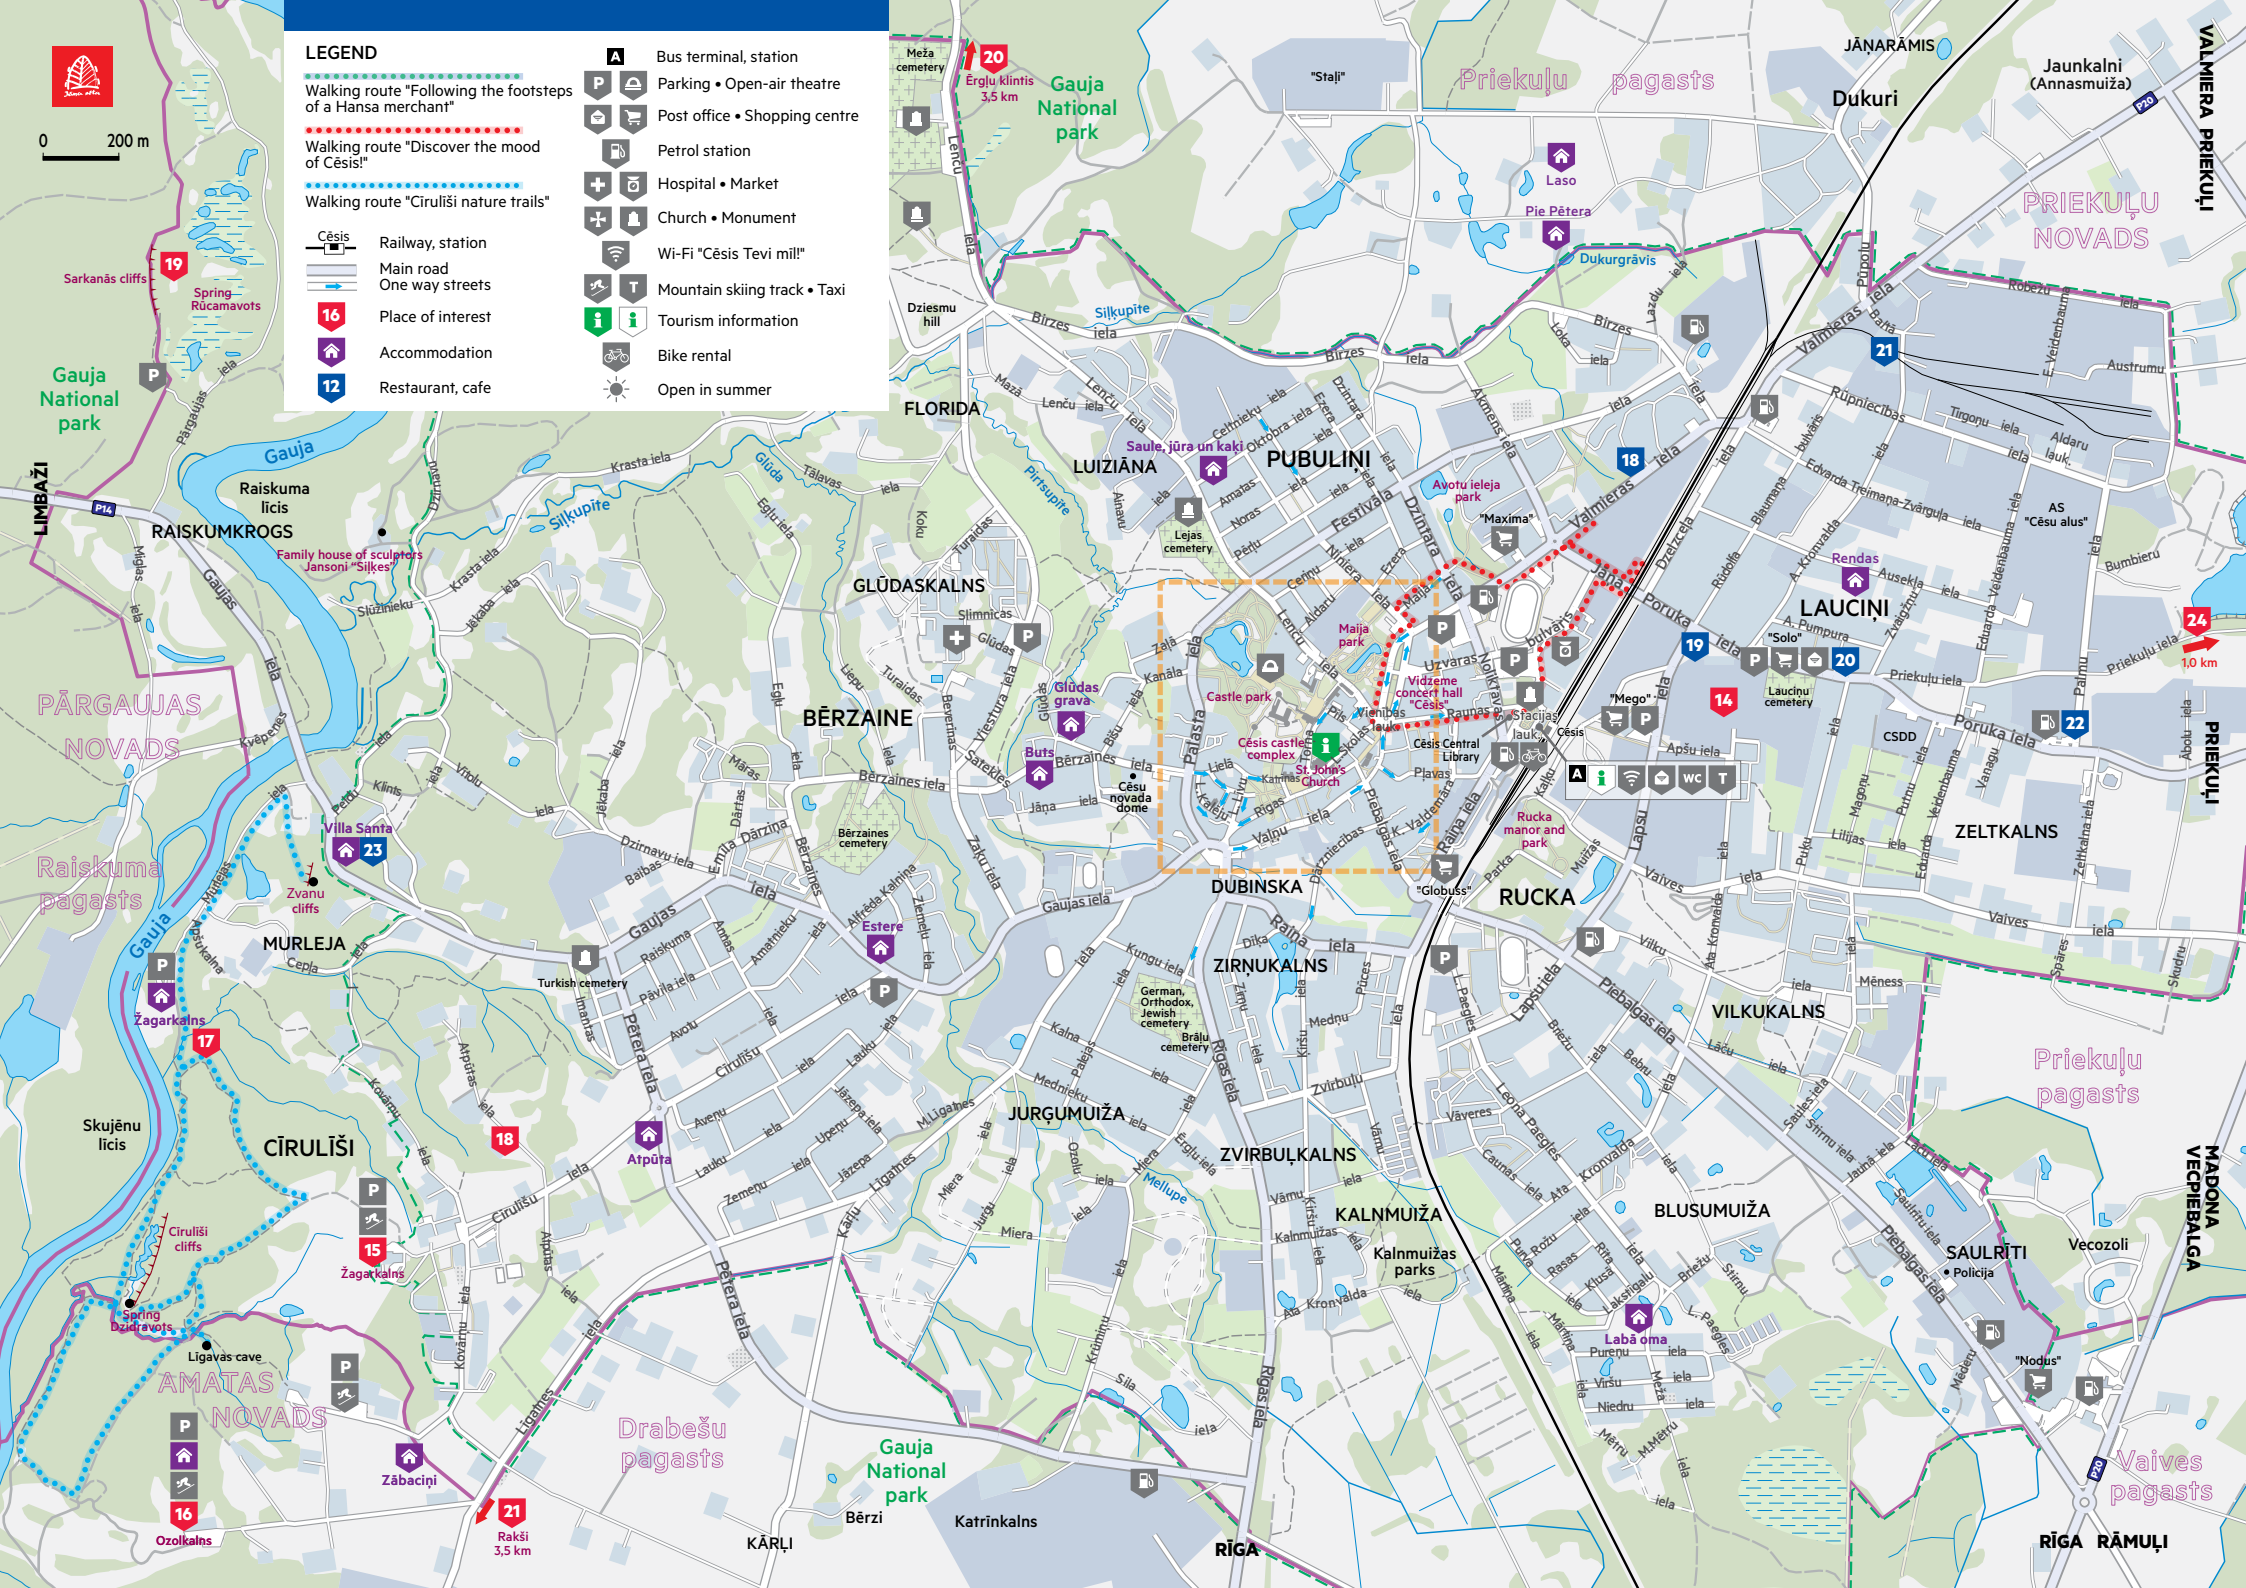

0 200 m

LEGEND

Walking route "Following the footsteps of a Hansa merchant"
Walking route "Discover the mood of Cēsis!"
Walking route "Cirulīši nature trails"

Cēsis
Railway, station
Main road
One way streets
Place of interest
Accommodation
Restaurant, cafe

- Bus terminal, station
- Parking • Open-air theatre
- Post office • Shopping centre
- Petrol station
- Hospital • Market
- Church • Monument
- Wi-Fi "Cēsis Tevi mill!"
- Mountain skiing track • Taxi
- Tourism information
- Bike rental
- Open in summer

Gauja National park

PĀRGAUJAS NOVADS

Raiskuma pagasts

CĪRULĪŠI

AMATAS NOVADS

Ozolkalns

RAISKUMKROGS

MURLEJA

CĪRULĪŠI

AMATAS NOVADS

Zābacīni

Ozolkalns

RAISKUMA LICIS

MURLEJA

CĪRULĪŠI

AMATAS NOVADS

Zābacīni

Ozolkalns

GLŪDASKALNS

MURLEJA

CĪRULĪŠI

AMATAS NOVADS

Zābacīni

Ozolkalns

BĒRZAINĒ

MURLEJA

CĪRULĪŠI

AMATAS NOVADS

Zābacīni

Ozolkalns

LUIZIĀNA

MURLEJA

CĪRULĪŠI

AMATAS NOVADS

Zābacīni

Ozolkalns

PUBULĪNI

MURLEJA

CĪRULĪŠI

AMATAS NOVADS

Zābacīni

Ozolkalns

DUBINSKA

MURLEJA

CĪRULĪŠI

AMATAS NOVADS

Zābacīni

Ozolkalns

RUCKA

MURLEJA

CĪRULĪŠI

AMATAS NOVADS

Zābacīni

Ozolkalns

LAUCIŅI

MURLEJA

CĪRULĪŠI

AMATAS NOVADS

Zābacīni

Ozolkalns

ZELTKALNS

MURLEJA

CĪRULĪŠI

AMATAS NOVADS

Zābacīni

Ozolkalns

PRIEKUĻU NOVADS

MURLEJA

CĪRULĪŠI

AMATAS NOVADS

Zābacīni

Ozolkalns

PRIEKUĻI

MURLEJA

CĪRULĪŠI

AMATAS NOVADS

Zābacīni

Ozolkalns

PRIEKUĻI

MURLEJA

CĪRULĪŠI

AMATAS NOVADS

Zābacīni

Ozolkalns

RĪGA RĀMUĻI